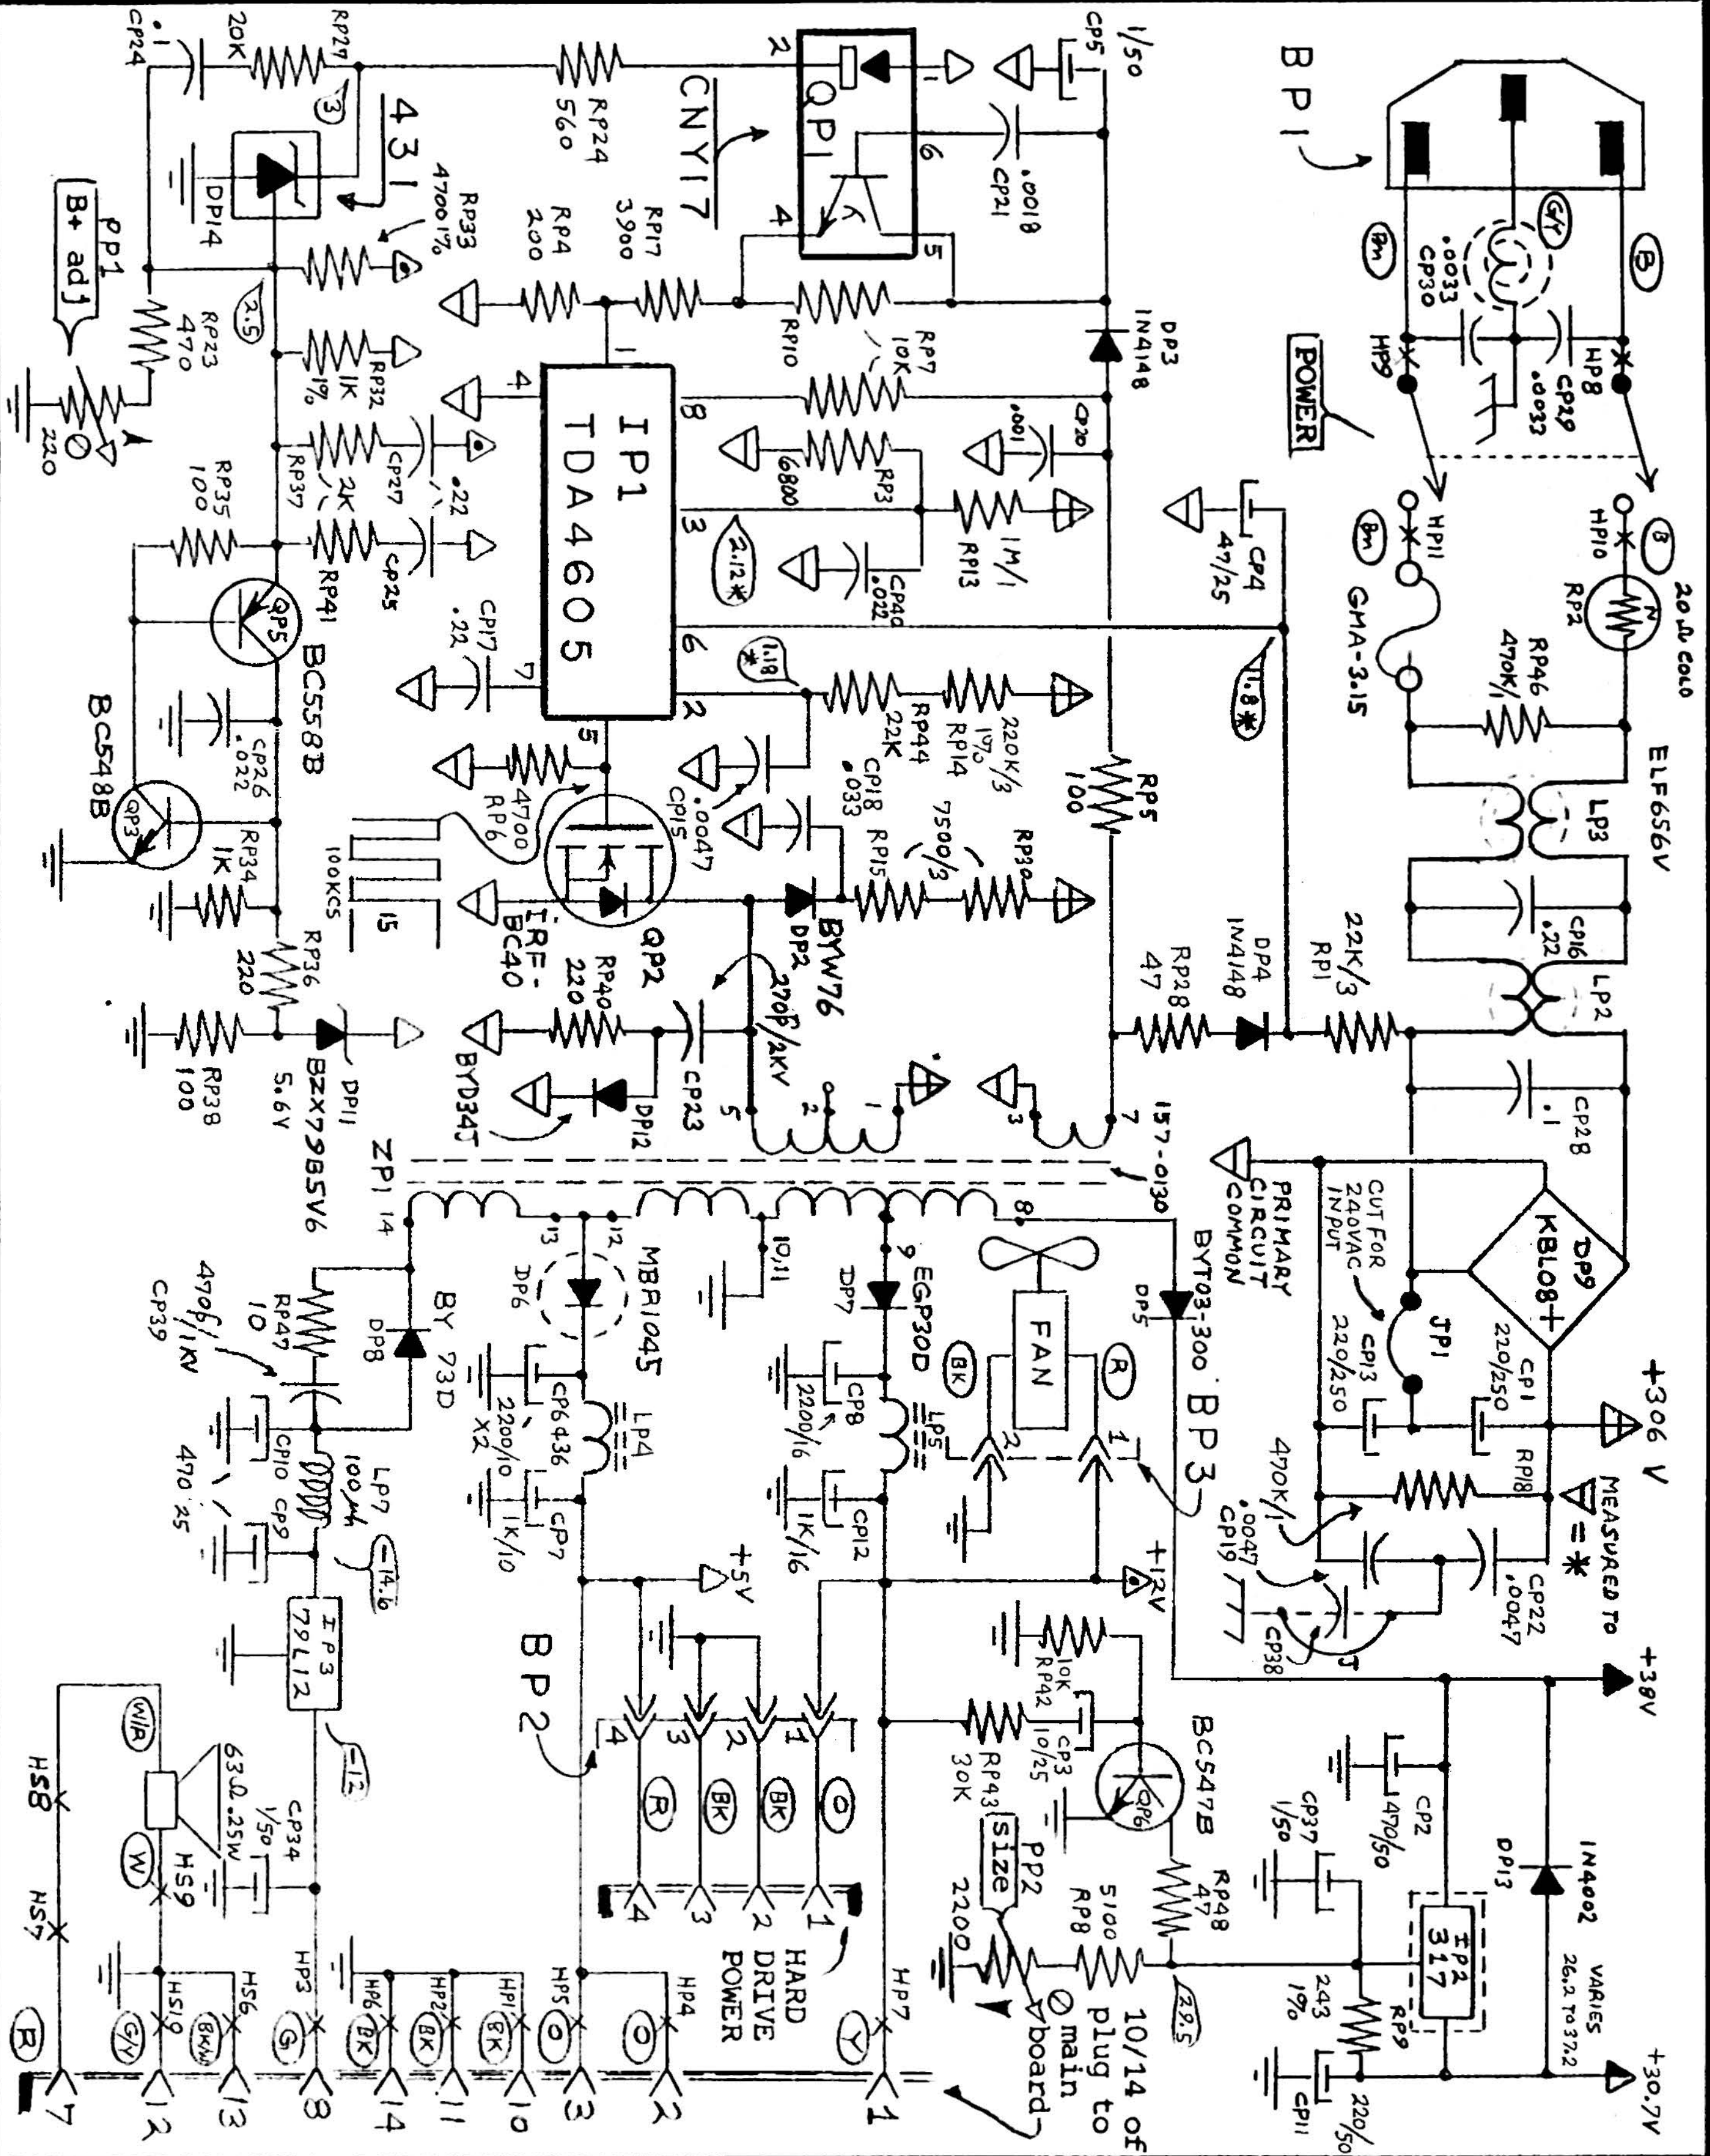

APPLE / SAMSUNG "MacINTOSH CLASSIC" series COMPUTER P.S/9" MONITOR sheet 1 of 2  
 SWITCHING POWER SUPPLY SECTION board )820-0395-A( early 6/24/92-

UNIT DRAWN PROVIDED COURTESY OF "ON-TIME MACSERVICE"

SWITCHING POWER SUPPLY SECTION (board 820-0525-A) (late) sheet 1 of 2

APPLE / HITACHI "MacINTOSH CLASSIC" series COMPUTER P.S. / 9" MONITOR 12/8/91-

MERITRON  
E94056 F-801  
157-0129

BOARD: 820-0525-A 630-0525-5

BOARD: 820-0528-A

630-0528-1

CELL 76 1/4 AITE  
APPLE # 630-5954  
CLINTON # TY10010

board: 820-0390-B

board: 820-0390-B

board: 820-0390-B

RANDOM ACCESS MEMORY MANAGEMENT SECTION

sheet 5 of 5

APPLE M1420 "MacINTOSH CLASSIC" COMPUTER LOGIC BOARD

12/11/91-