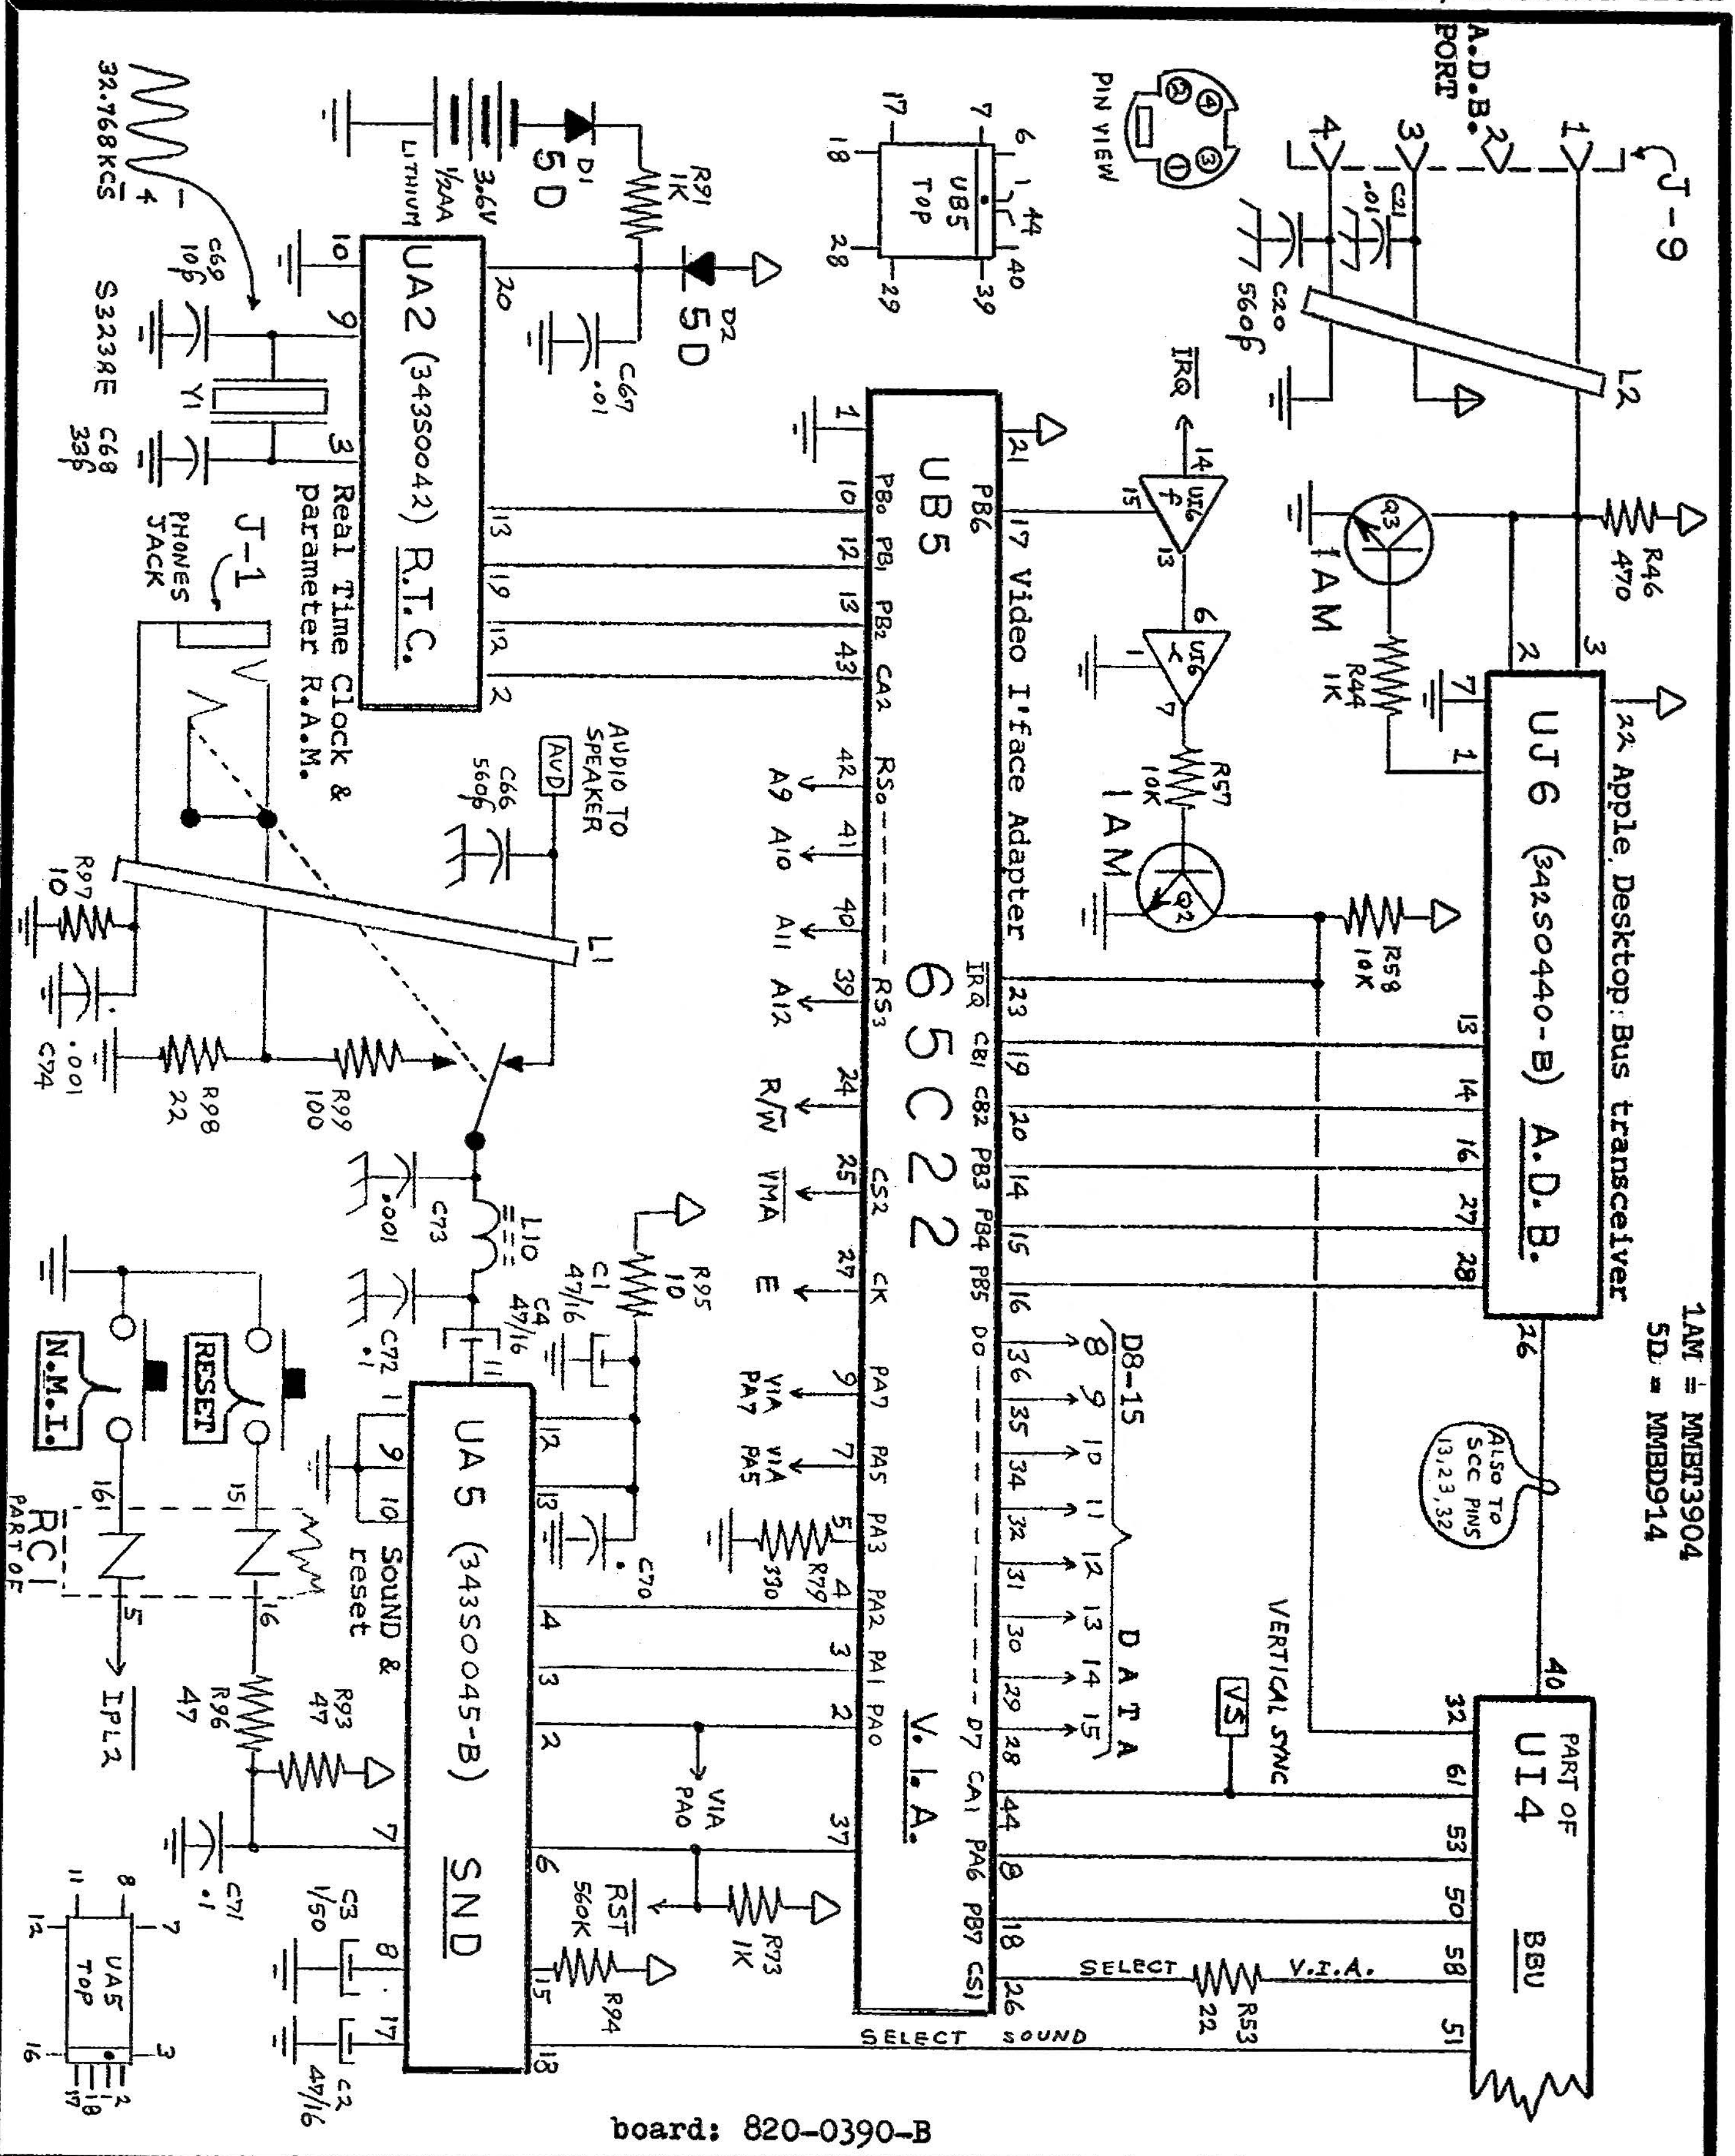

APPLE / SAMSUNG "MacINTOSH CLASSIC" series COMPUTER P.S/9" MONITOR sheet 1 of 2  
 SWITCHING POWER SUPPLY SECTION board )820-0395-A( early 6/24/92-

UNIT DRAWN PROVIDED COURTESY OF "ON-TIME MACSERVICE"

SWITCHING POWER SUPPLY SECTION (board 820-0525-A) (late) sheet 1 of 2

APPLE / HITACHI "MacINTOSH CLASSIC" series COMPUTER P.S. / 9" MONITOR 12/8/91-

MERITRON  
E94056 F-801  
157-0129

BOARD: 820-0525-A 630-0525-5

BOARD: 820-0528-A

630-0528-1

CELL 76 1/4 AITE  
APPLE # 630-5954  
CLINTON # TY10010

board: 820-0390-B

board: 820-0390-B

board: 820-0390-B

RANDOM ACCESS MEMORY MANAGEMENT SECTION

sheet 5 of 5

APPLE M1420 "MacINTOSH CLASSIC" COMPUTER LOGIC BOARD

12/11/91-