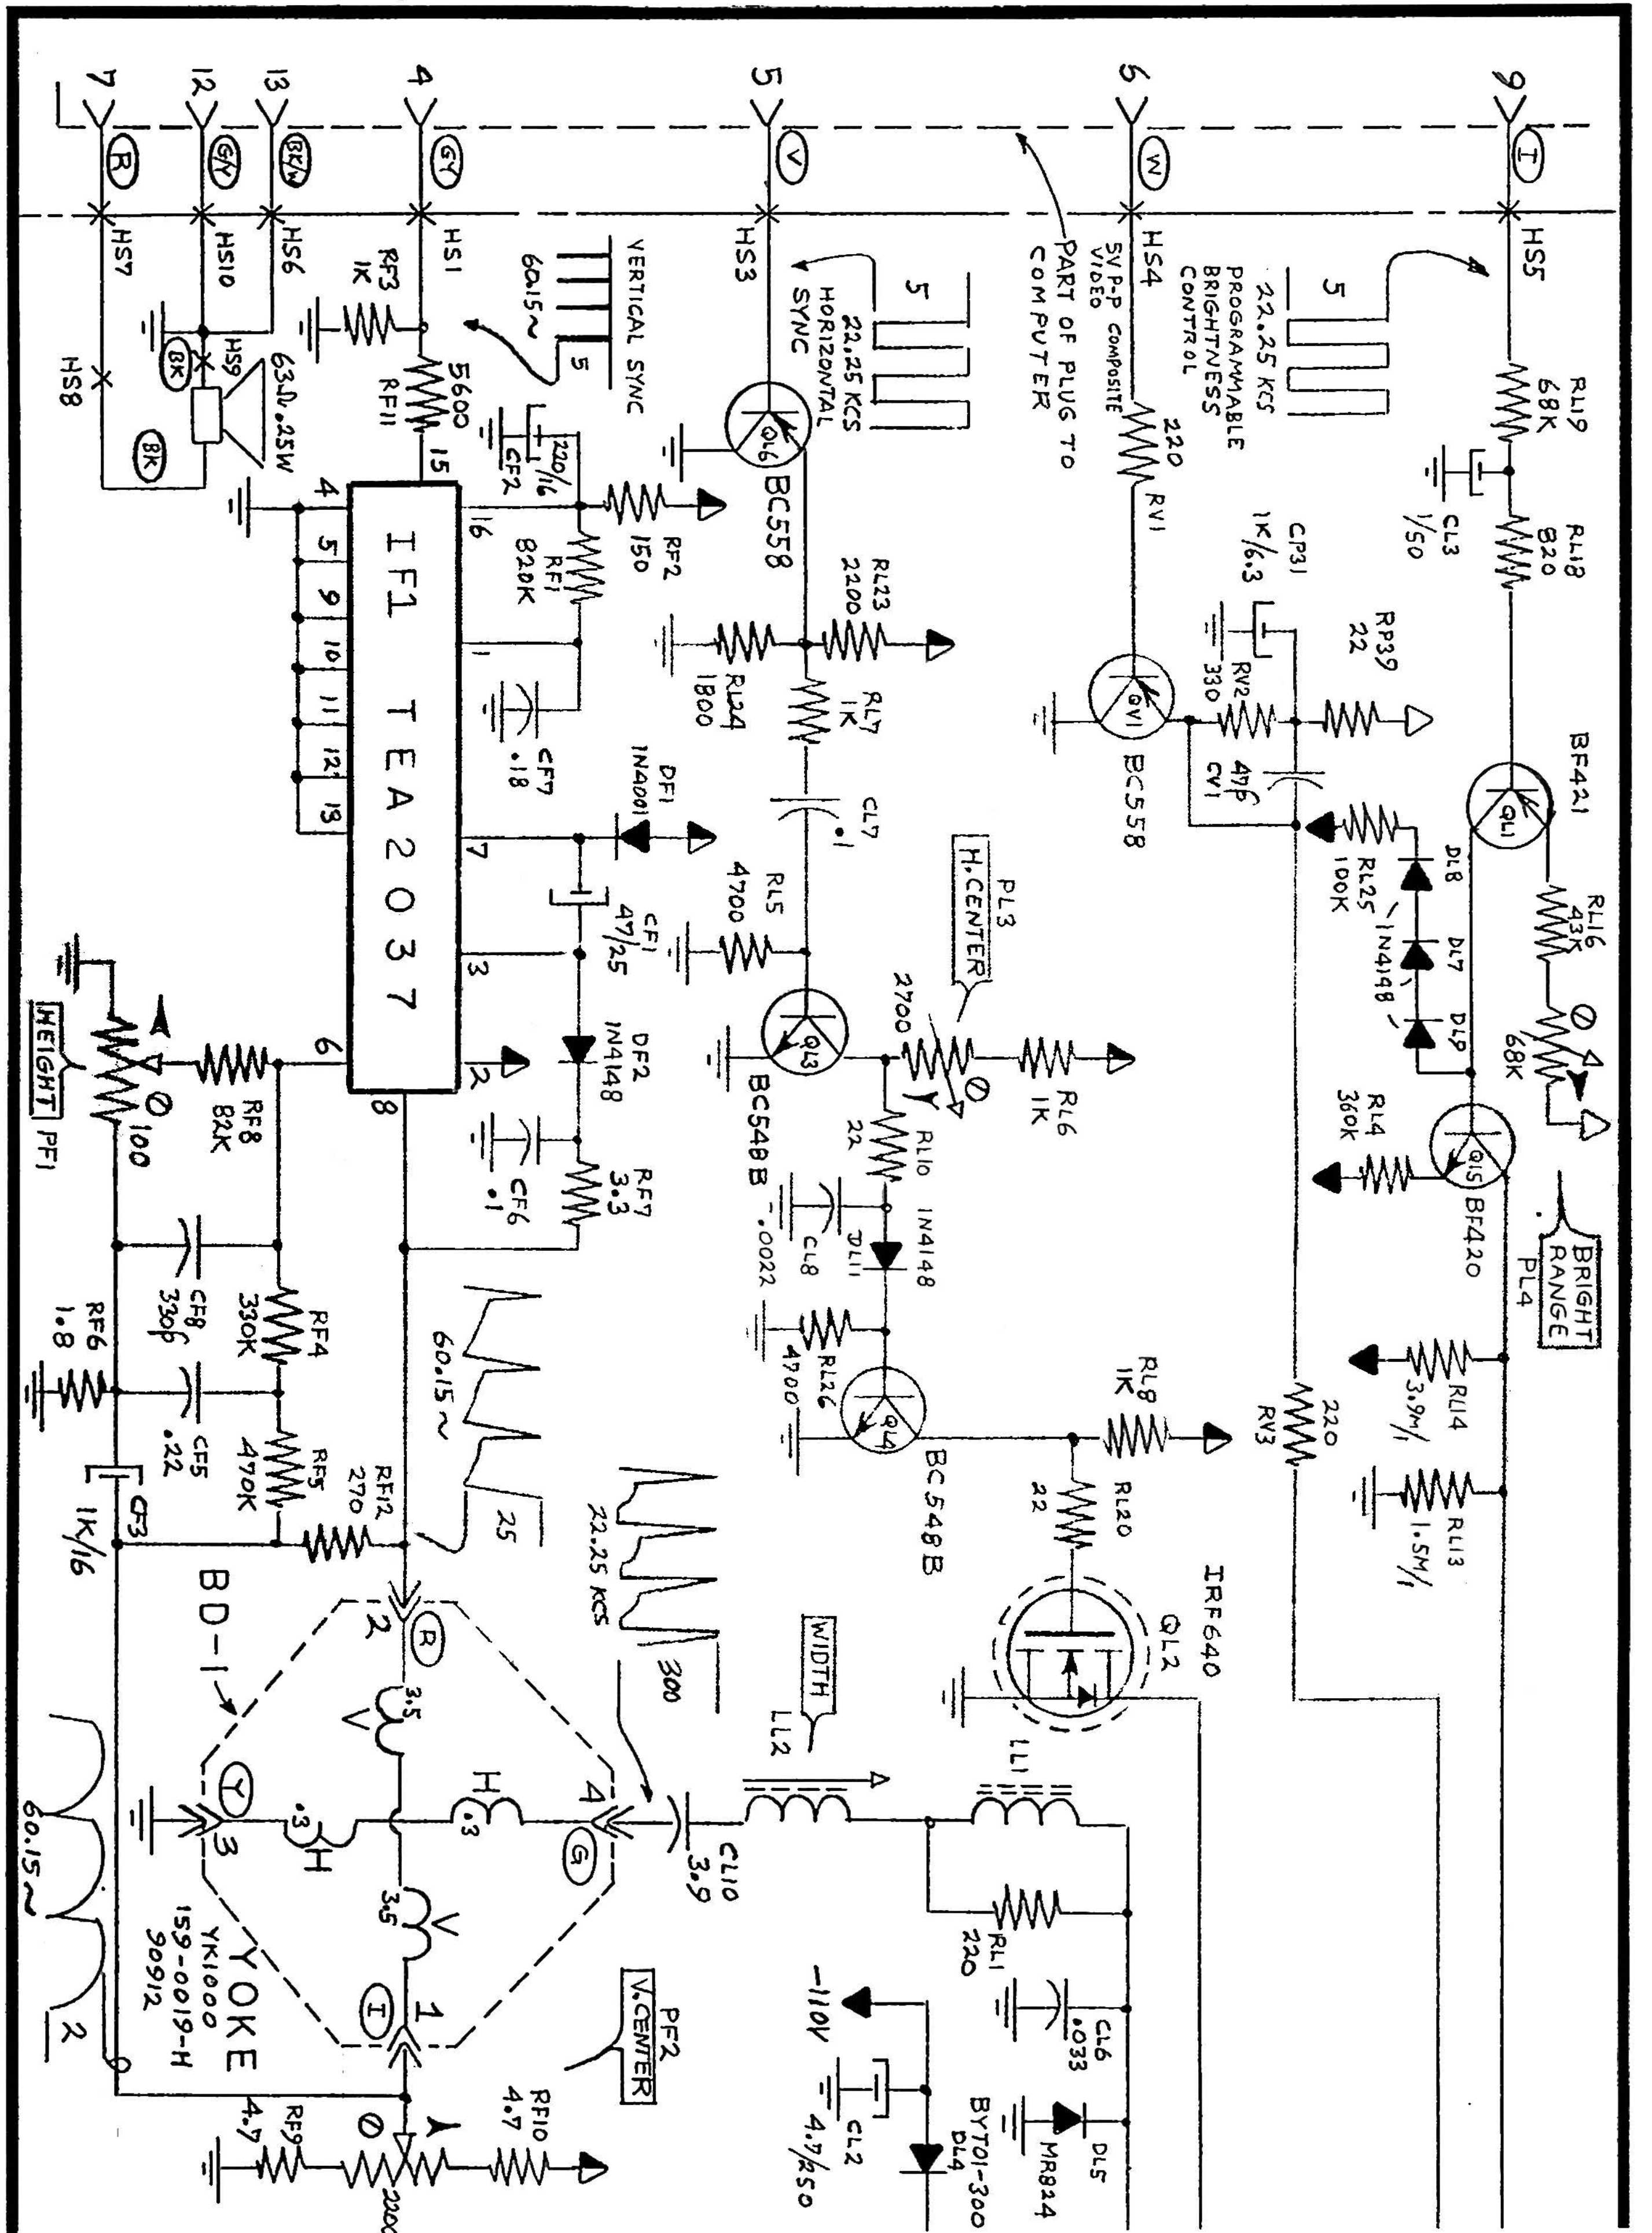

APPLE / SAMSUNG "MacINTOSH CLASSIC" series COMPUTER P.S/9" MONITOR sheet 1 of 2  
 SWITCHING POWER SUPPLY SECTION board )820-0395-A( early 6/24/92-

UNIT DRAWN PROVIDED COURTESY OF "ON-TIME MACSERVICE"

SWITCHING POWER SUPPLY SECTION (board 820-0525-A) (late) sheet 1 of 2

APPLE / HITACHI "MacINTOSH CLASSIC" series COMPUTER P.S. / 9" MONITOR 12/8/91-

MERITRON  
E94056 F-801  
157-0129

BOARD: 820-0525-A 630-0525-5

BOARD: 820-0528-A

630-0528-1

CELL 76 1/4 AITE  
APPLE # 630-5954  
CLINTON # TY10010

board: 820-0390-B

board: 820-0390-B

board: 820-0390-B

RANDOM ACCESS MEMORY MANAGEMENT SECTION

sheet 5 of 5

APPLE M1420 "MacINTOSH CLASSIC" COMPUTER LOGIC BOARD

12/11/91-