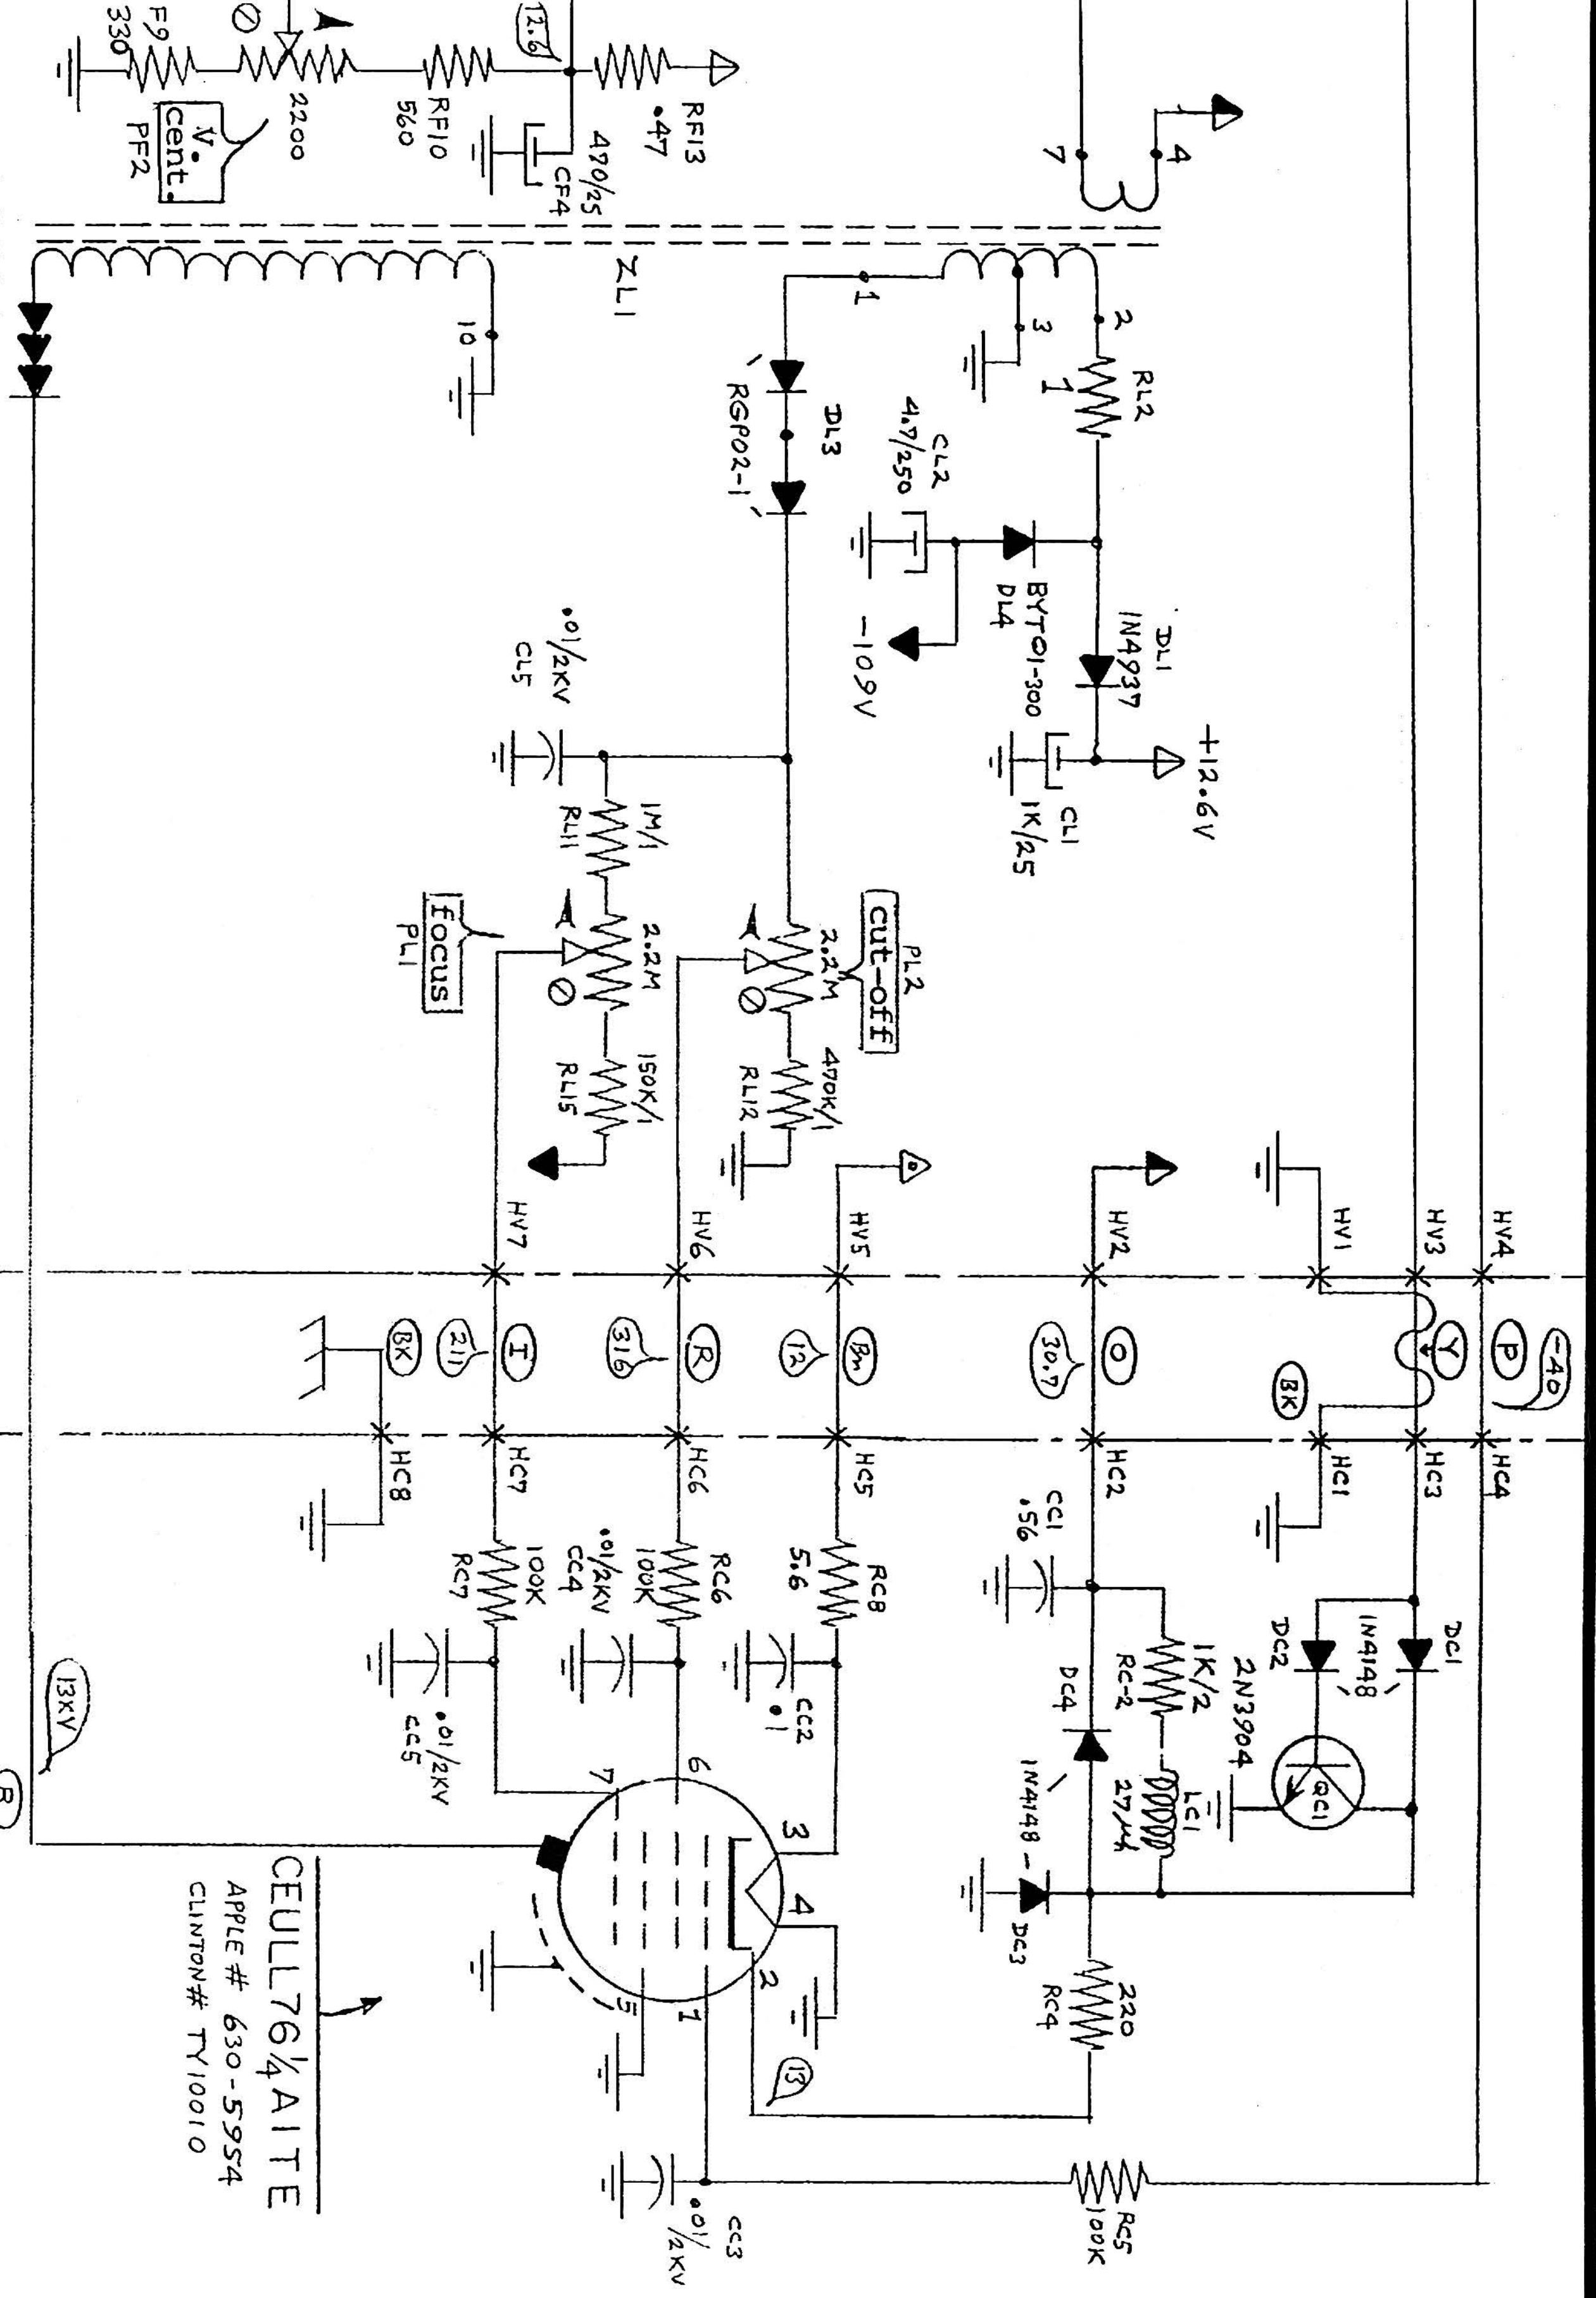

APPLE / SAMSUNG "MacINTOSH CLASSIC" series COMPUTER P.S/9" MONITOR sheet 1 of 2  
 SWITCHING POWER SUPPLY SECTION board )820-0395-A( early 6/24/92-

UNIT DRAWN PROVIDED COURTESY OF "ON-TIME MACSERVICE"

SWITCHING POWER SUPPLY SECTION (board 820-0525-A) (late) sheet 1 of 2

APPLE / HITACHI "MacINTOSH CLASSIC" series COMPUTER P.S. / 9" MONITOR 12/8/91-

MERITRON  
E94056 F-801  
157-0129

BOARD: 820-0525-A 630-0525-5

BOARD: 820-0528-A

630-0528-1

CELL 76 1/4 AITE  
APPLE # 630-5954  
CLINTON # TY10010

board: 820-0390-B

board: 820-0390-B

board: 820-0390-B

RANDOM ACCESS MEMORY MANAGEMENT SECTION

sheet 5 of 5

APPLE M1420 "MacINTOSH CLASSIC" COMPUTER LOGIC BOARD

12/11/91-