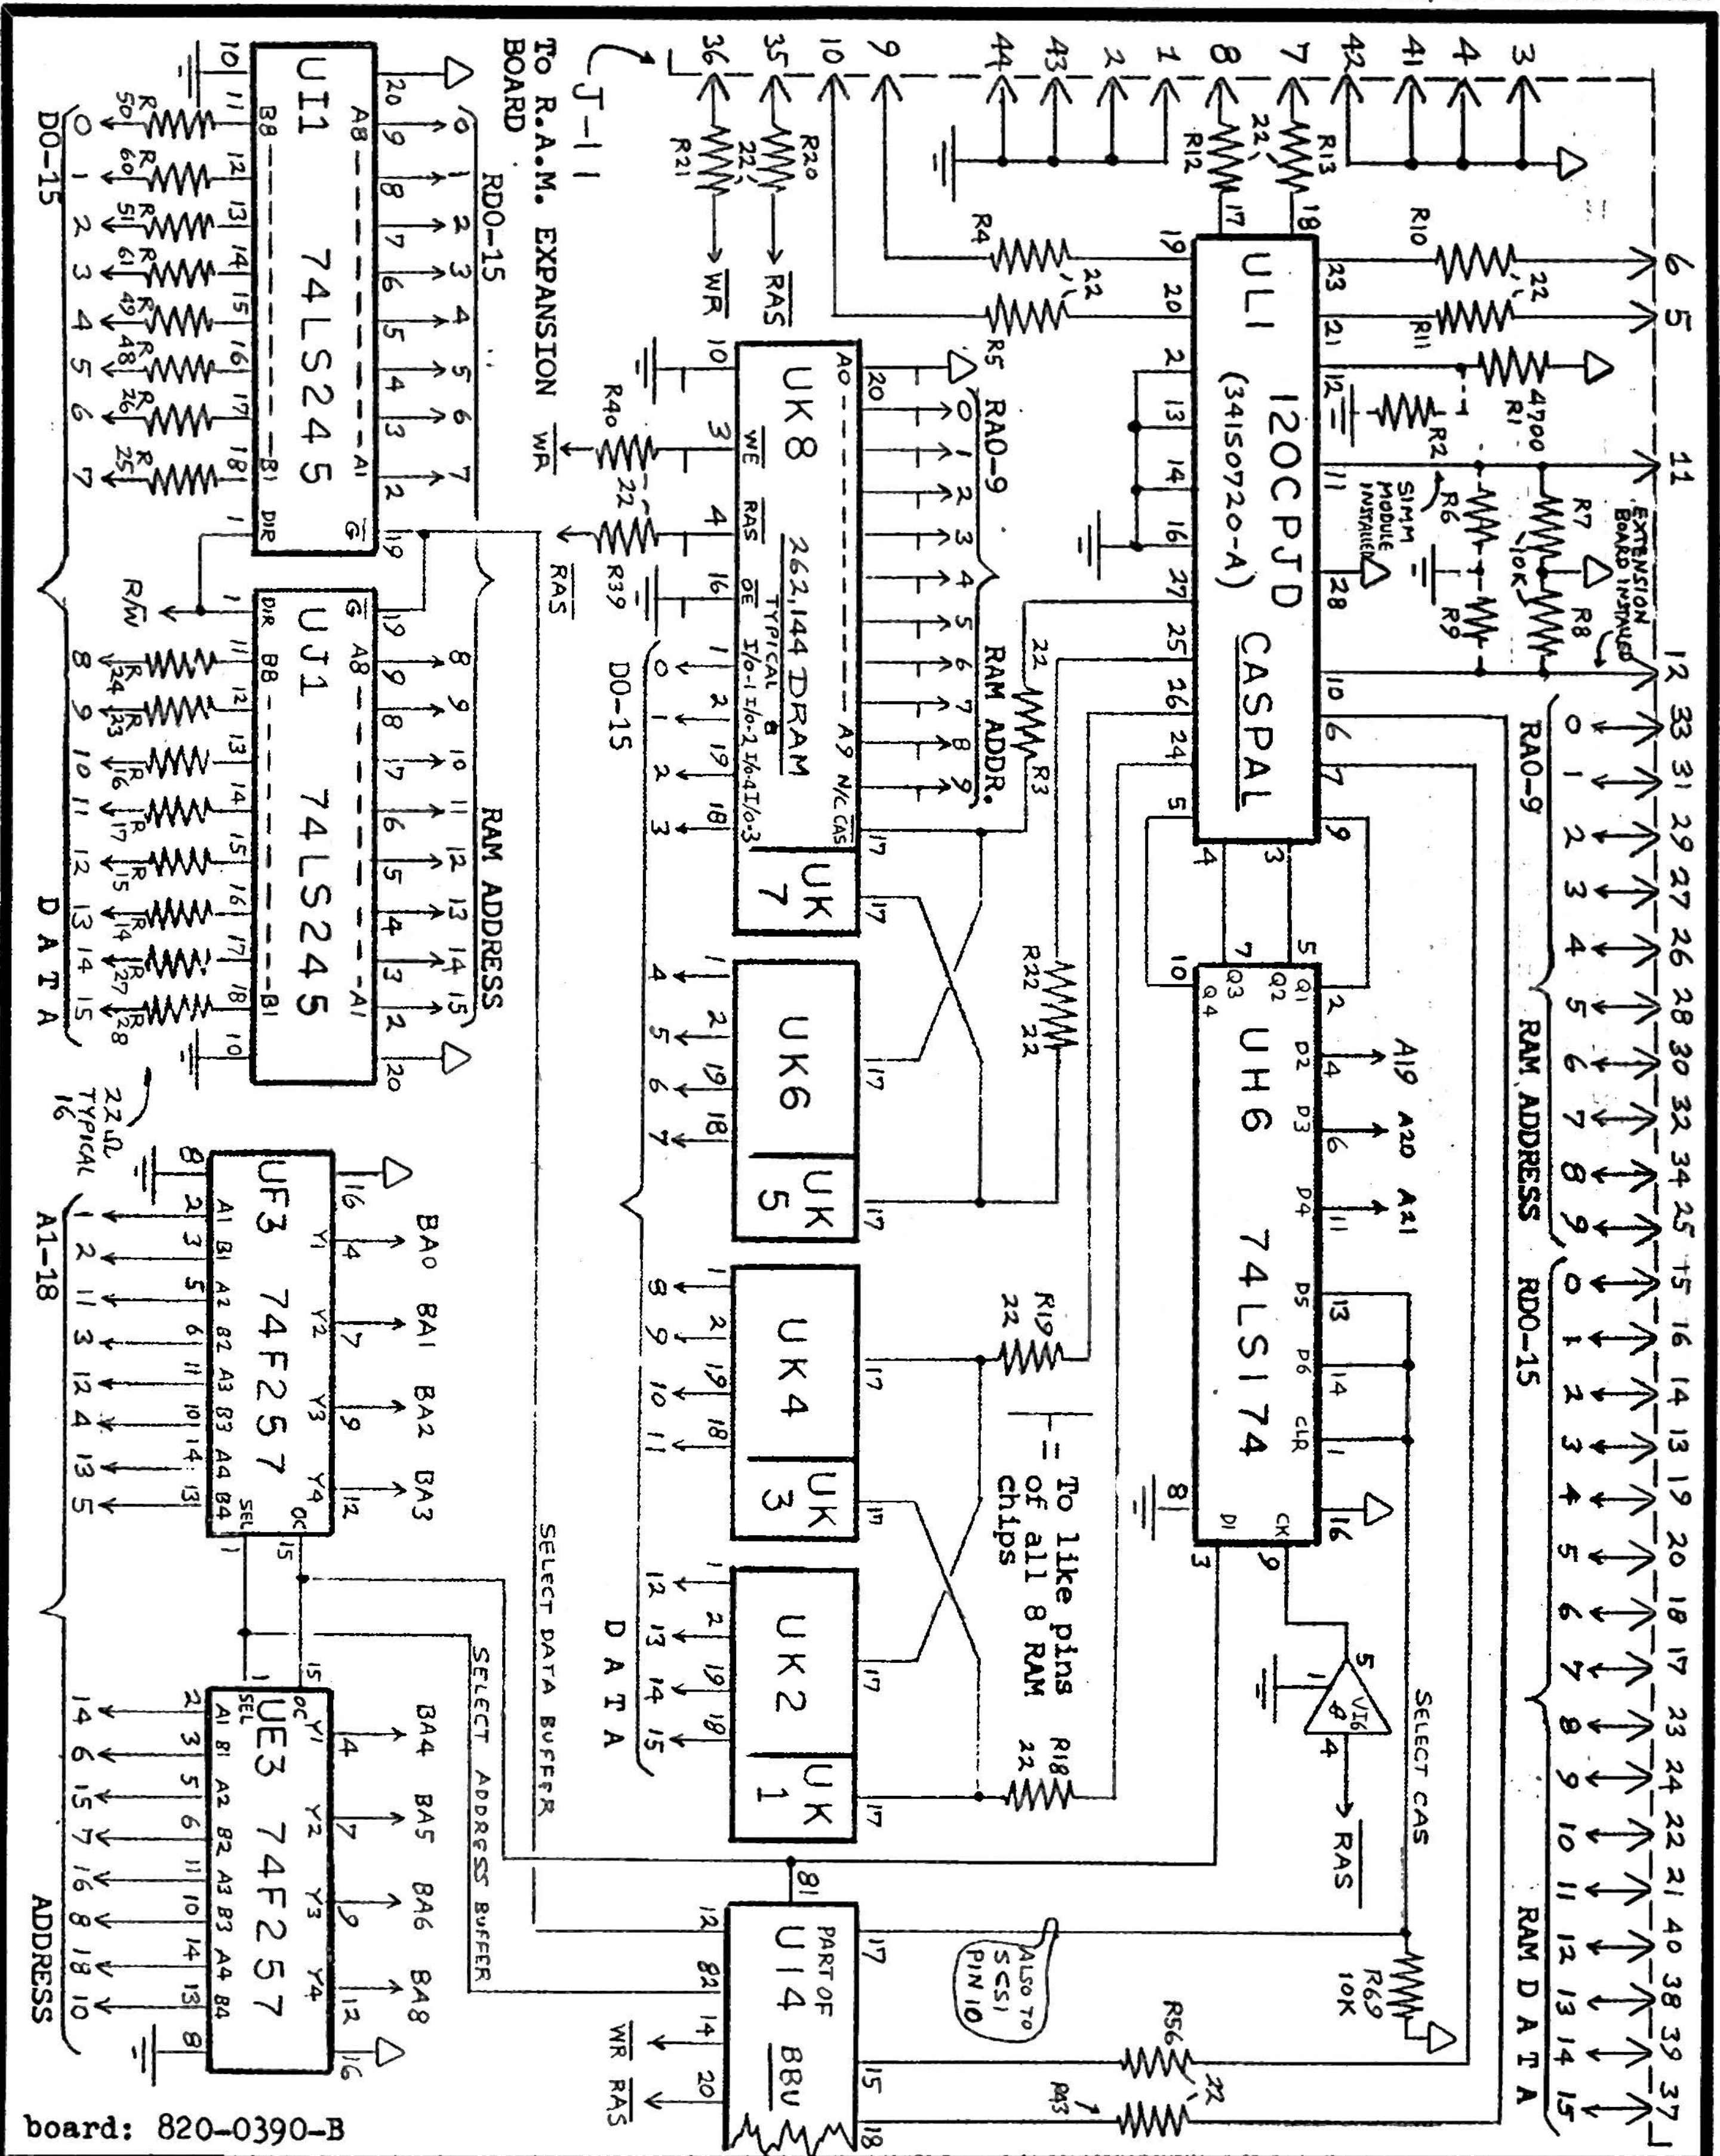

APPLE / SAMSUNG "MacINTOSH CLASSIC" series COMPUTER P.S/9" MONITOR sheet 1 of 2  
 SWITCHING POWER SUPPLY SECTION board )820-0395-A( early 6/24/92-

UNIT DRAWN PROVIDED COURTESY OF "ON-TIME MACSERVICE"

SWITCHING POWER SUPPLY SECTION (board 820-0525-A) (late) sheet 1 of 2

APPLE / HITACHI "MacINTOSH CLASSIC" series COMPUTER P.S. / 9" MONITOR 12/8/91-

MERITRON  
E94056 F-801  
157-0129

BOARD: 820-0525-A 630-0525-5

BOARD: 820-0528-A

630-0528-1

CELL 76 1/4 AITE  
APPLE # 630-5954  
CLINTON # TY10010

board: 820-0390-B

board: 820-0390-B

board: 820-0390-B

RANDOM ACCESS MEMORY MANAGEMENT SECTION

sheet 5 of 5

APPLE M1420 "MacINTOSH CLASSIC" COMPUTER LOGIC BOARD

12/11/91-