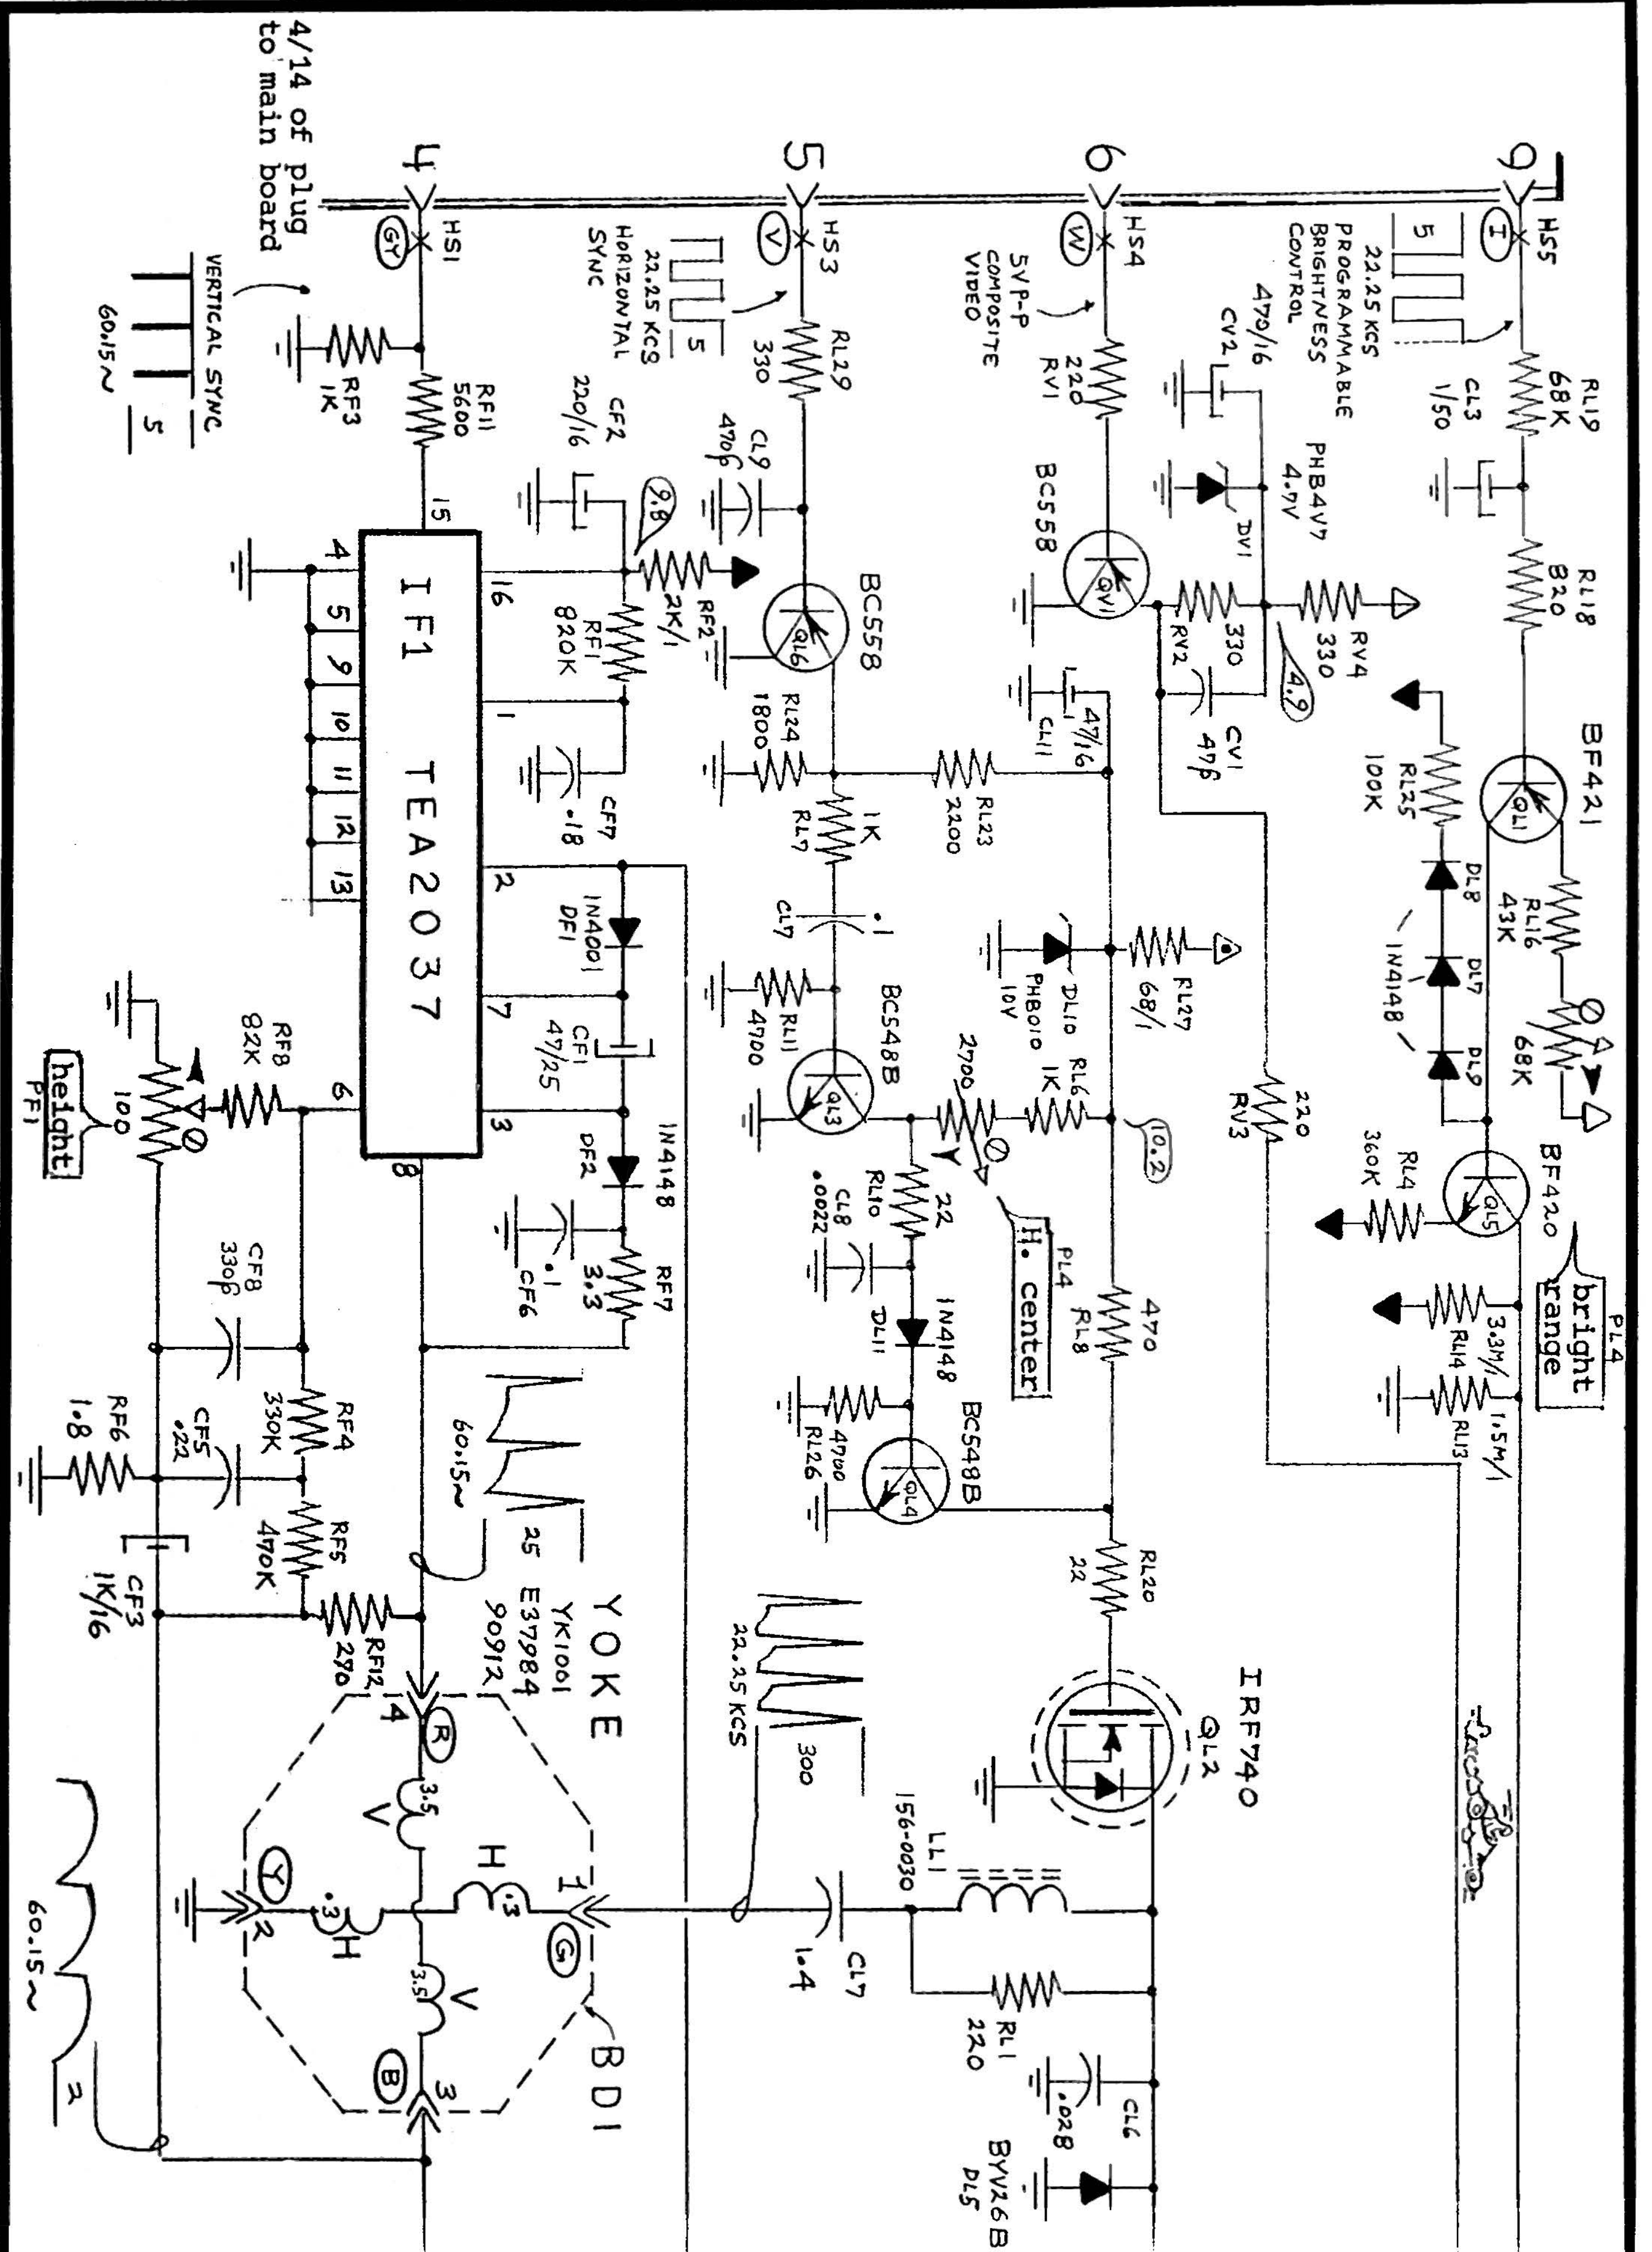

APPLE / SAMSUNG "MacINTOSH CLASSIC" series COMPUTER P.S/9" MONITOR sheet 1 of 2  
 SWITCHING POWER SUPPLY SECTION board )820-0395-A( early 6/24/92-

UNIT DRAWN PROVIDED COURTESY OF "ON-TIME MACSERVICE"

SWITCHING POWER SUPPLY SECTION (board 820-0525-A) (late) sheet 1 of 2

APPLE / HITACHI "MacINTOSH CLASSIC" series COMPUTER P.S. / 9" MONITOR 12/8/91-

MERITRON  
E94056 F-801  
157-0129

BOARD: 820-0525-A 630-0525-5

BOARD: 820-0528-A

630-0528-1

CELL 76 1/4 AITE  
APPLE # 630-5954  
CLINTON # TY10010

board: 820-0390-B

board: 820-0390-B

board: 820-0390-B

RANDOM ACCESS MEMORY MANAGEMENT SECTION

sheet 5 of 5

APPLE M1420 "MacINTOSH CLASSIC" COMPUTER LOGIC BOARD

12/11/91-