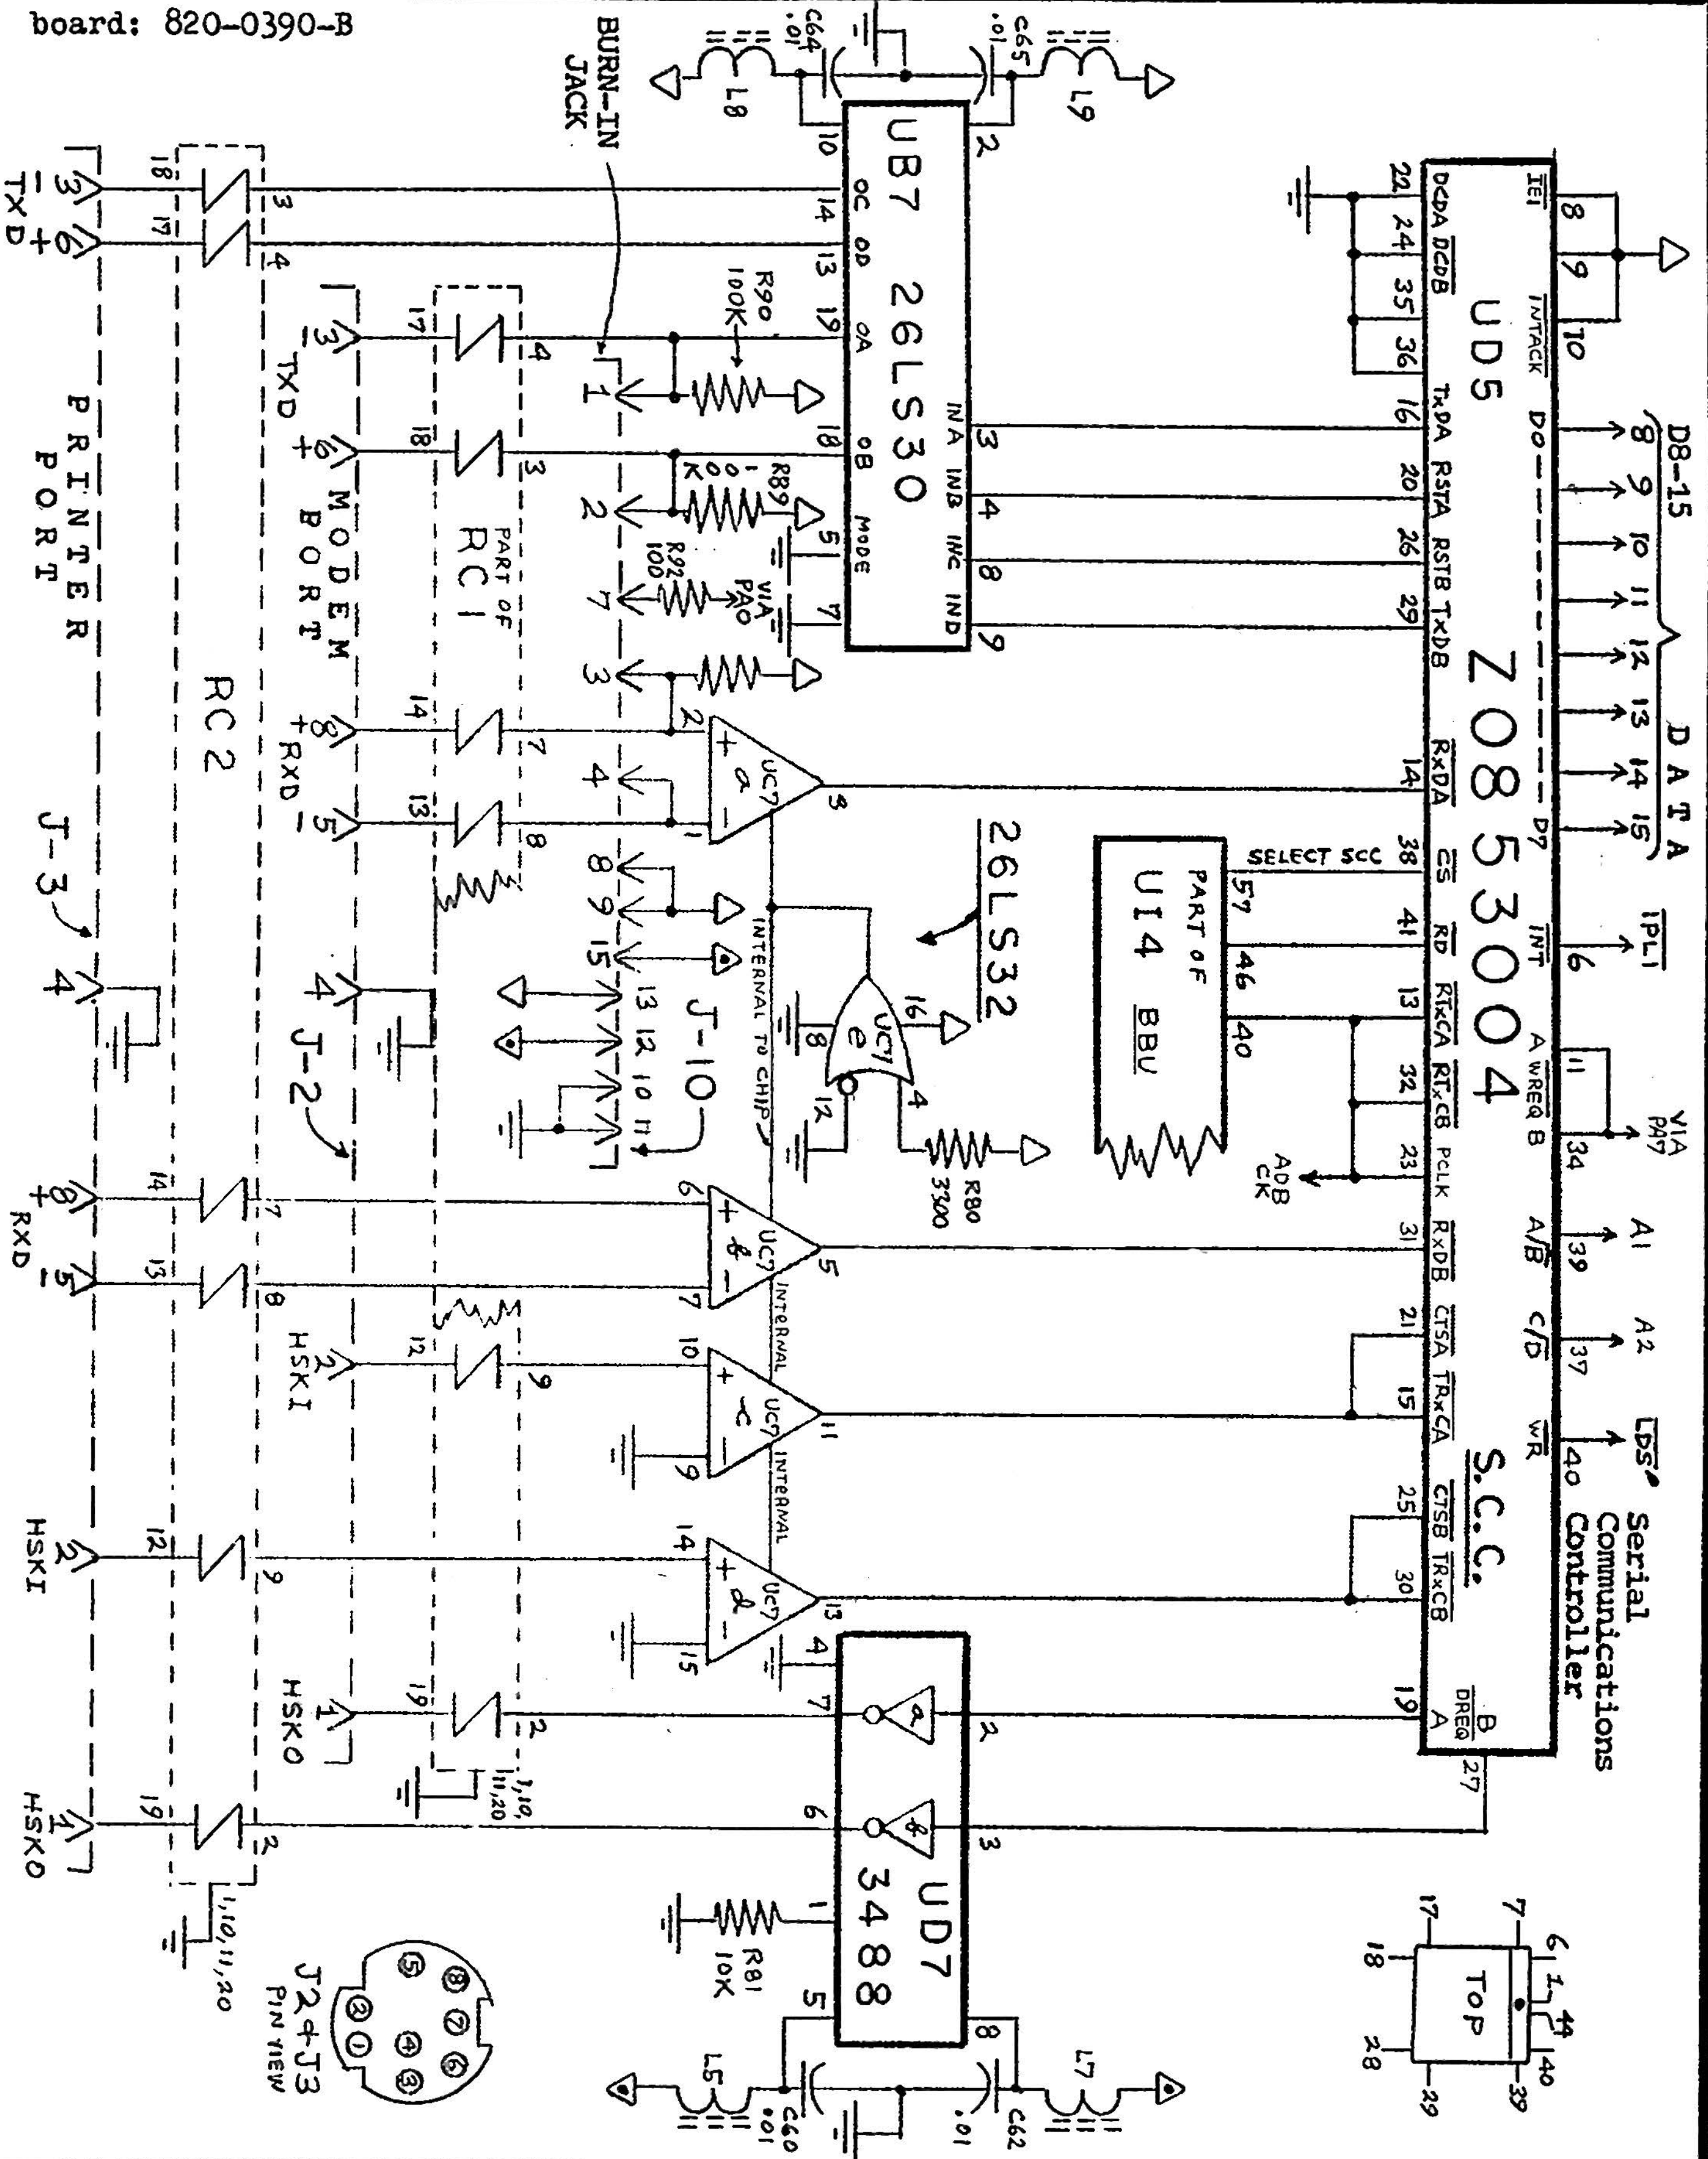

board: 820-0390-B